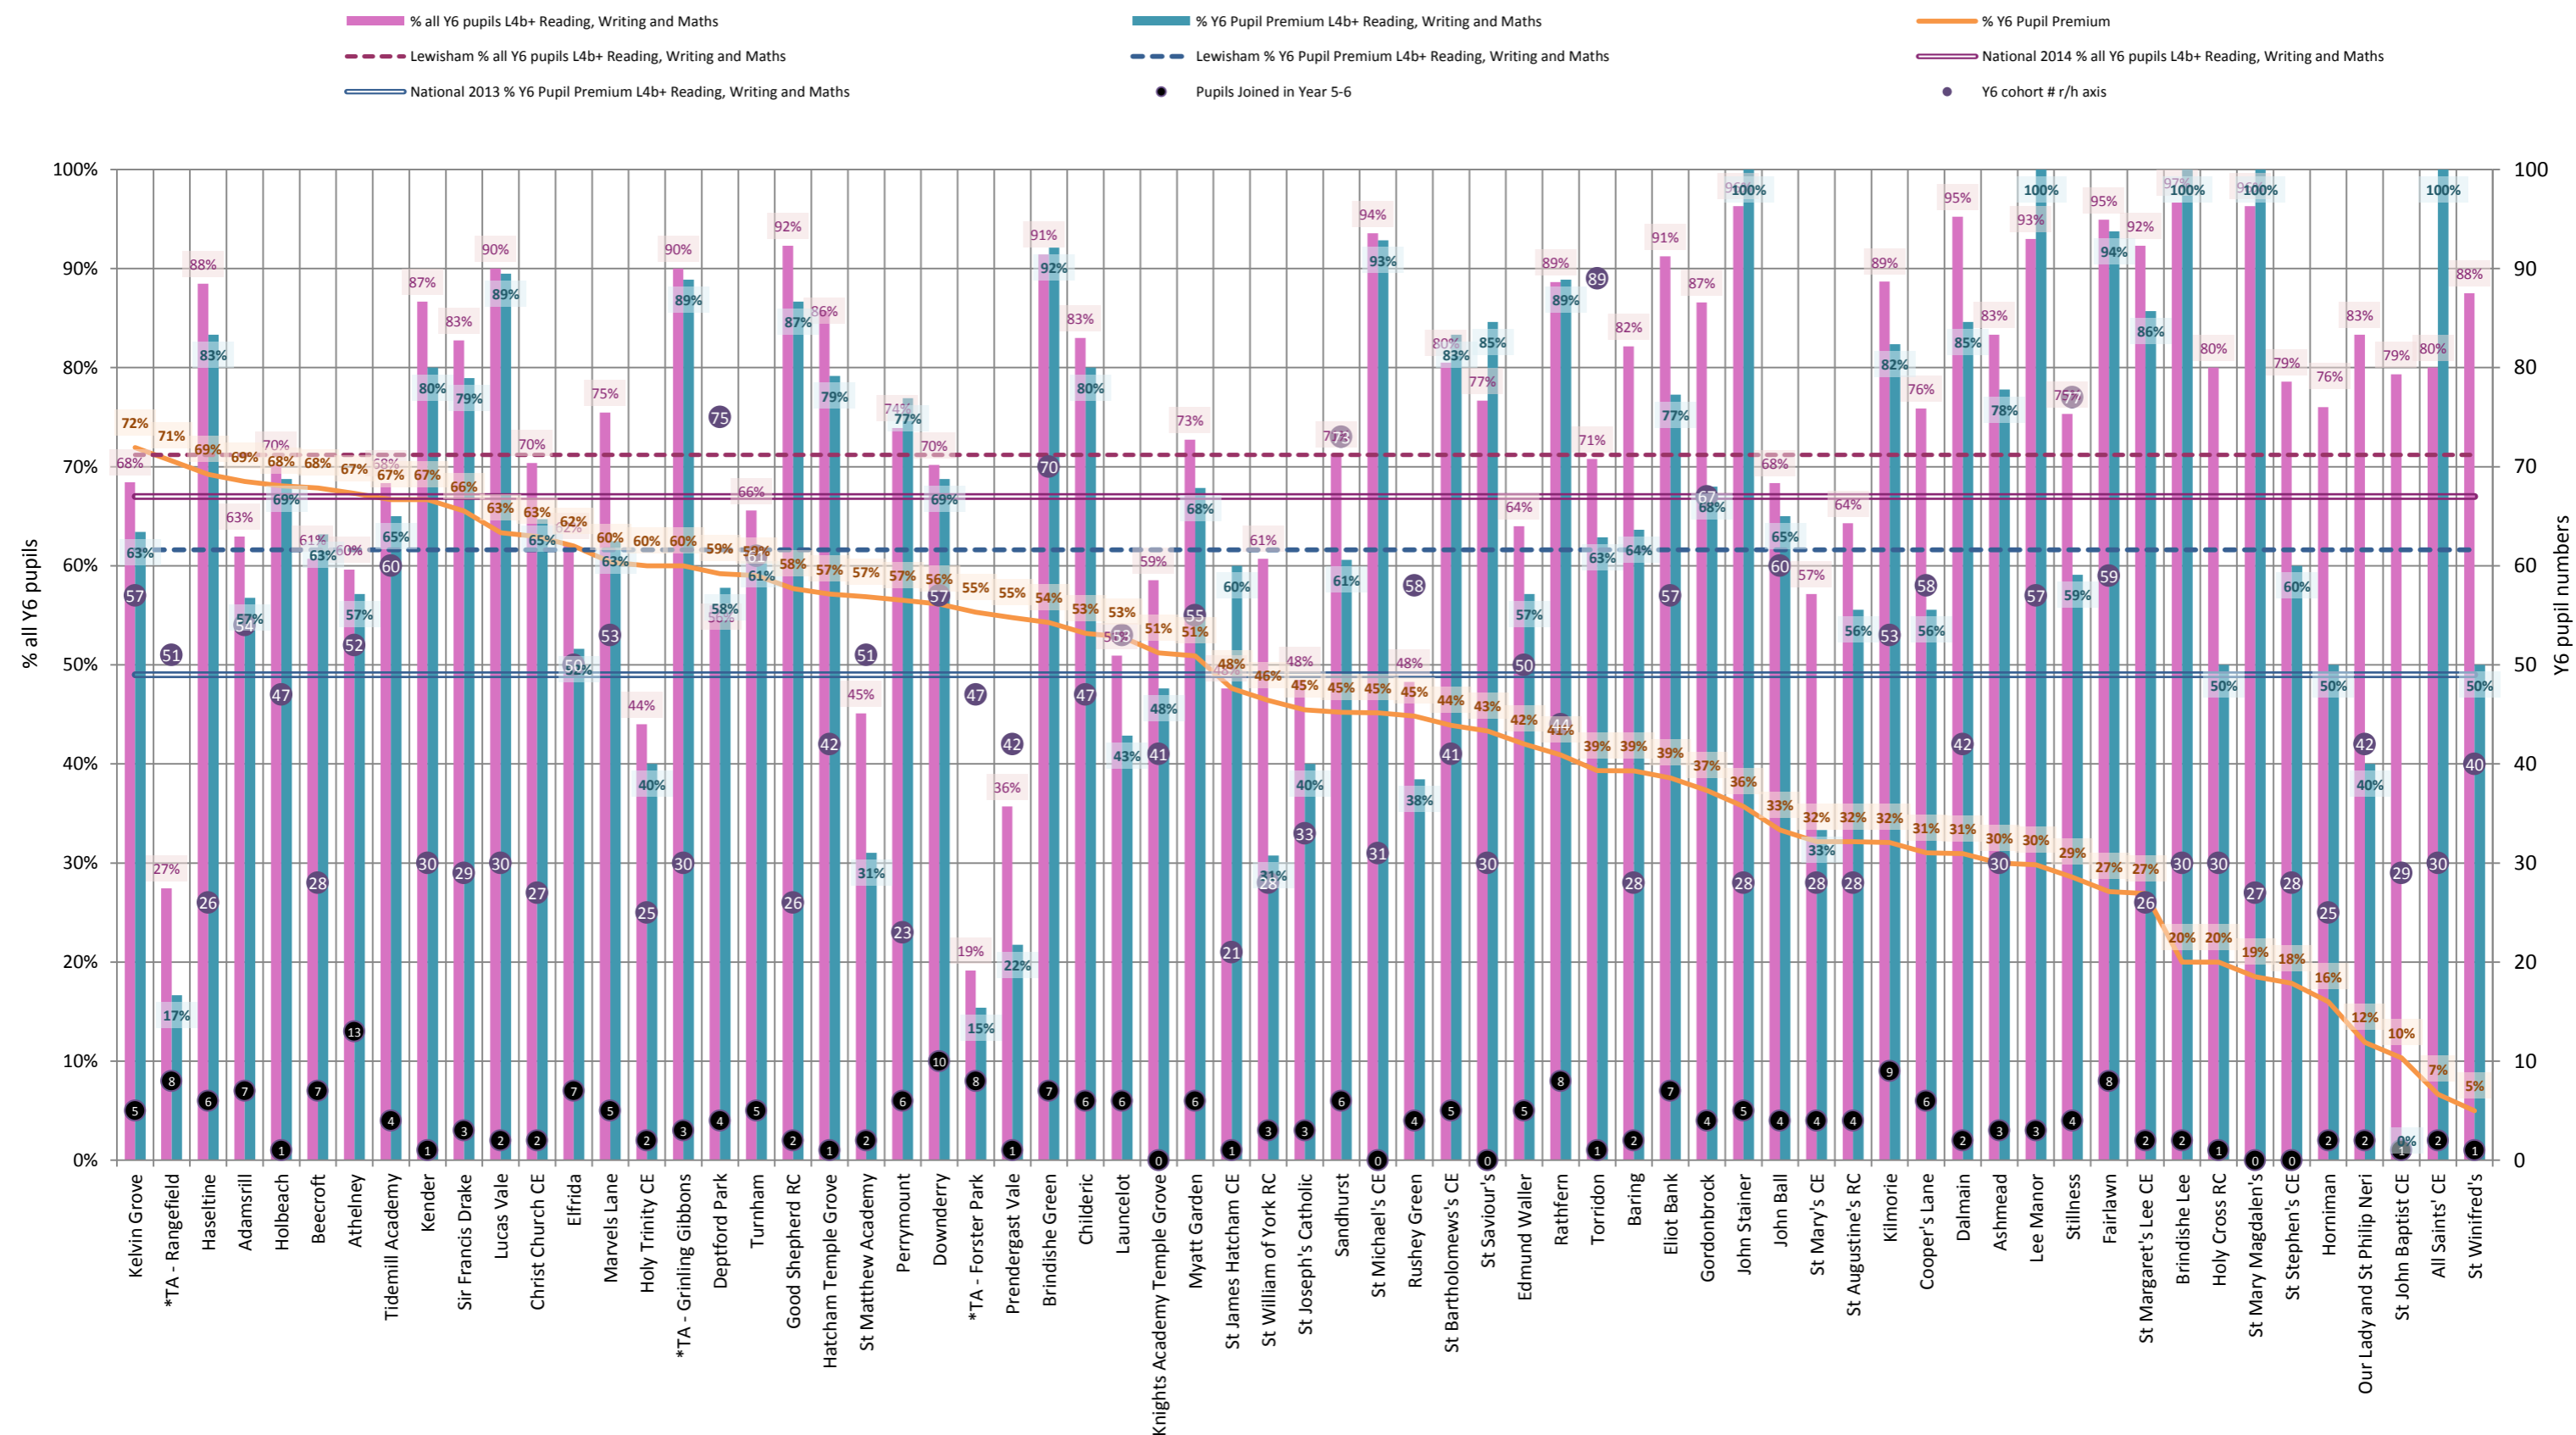

## 2014 Key Stage 2 % pupils L4+ Reading, Writing and Maths

### 2014 Key Stage 2 % pupils L4b+ in Reading & Maths and L4+ in Writing TA

### 2014 Key Stage 2 % pupils L5+ Reading, Writing and Maths