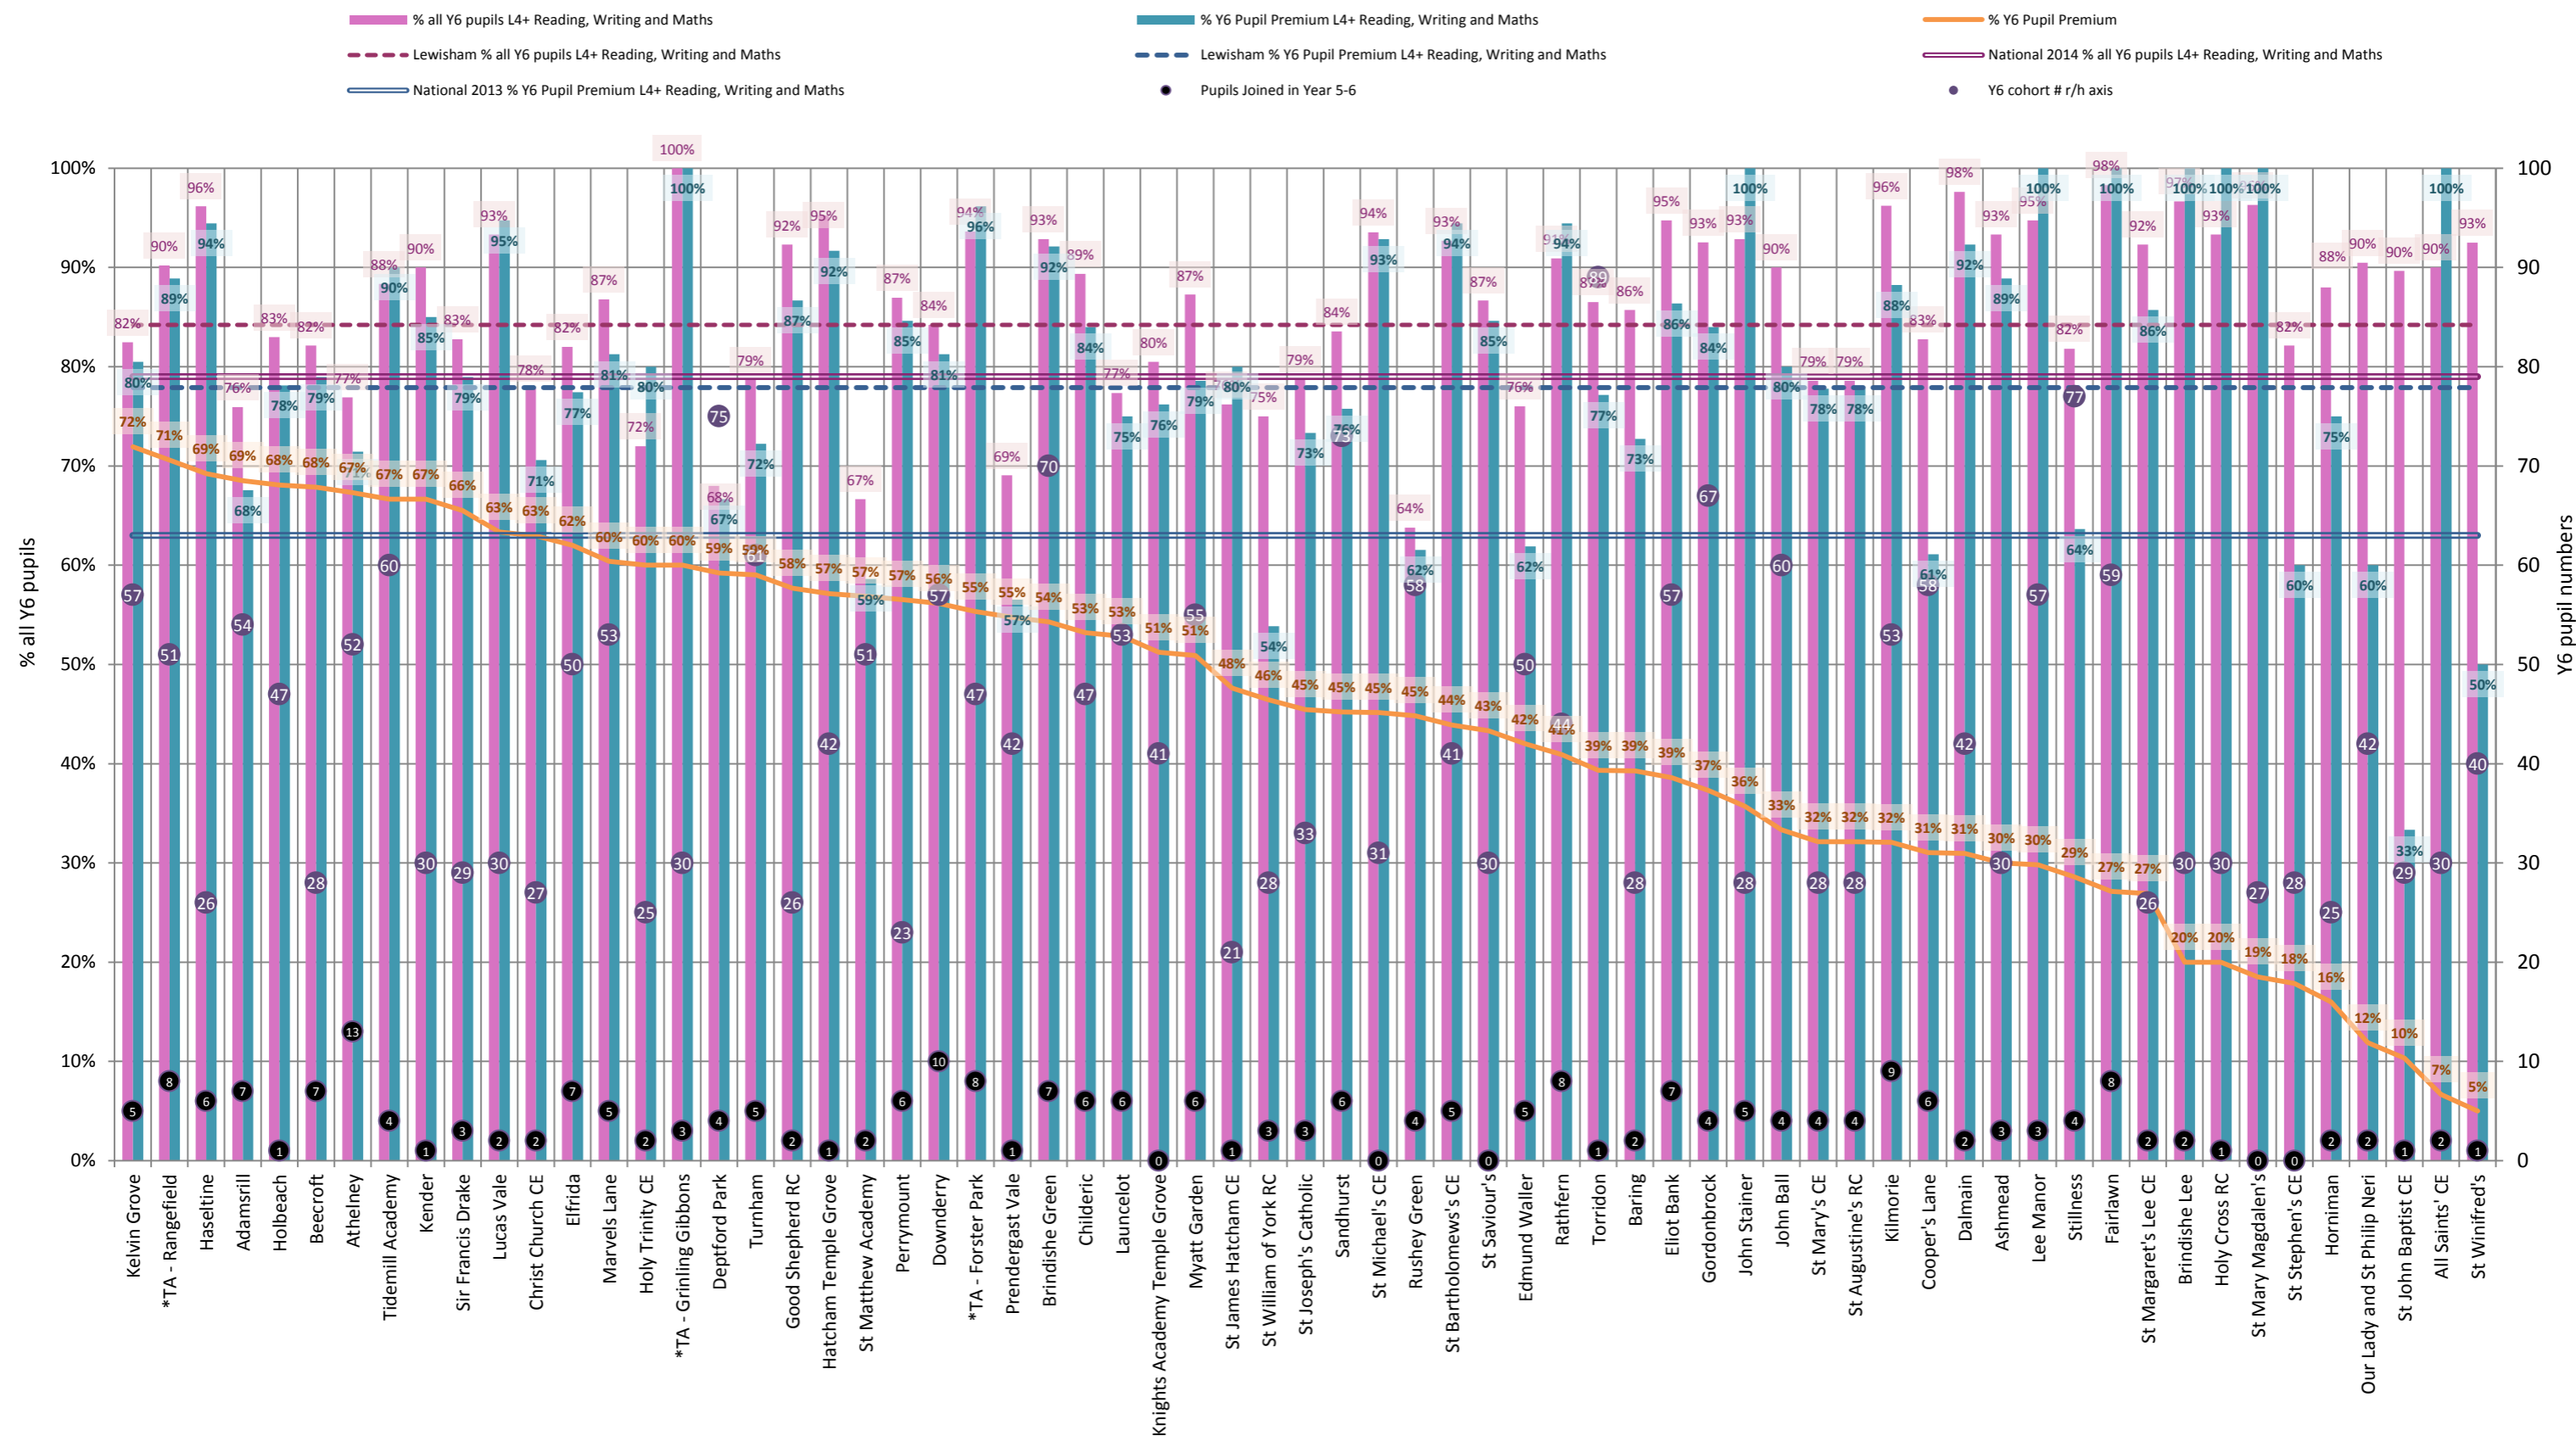

## 2014 Key Stage 2 % pupils L4+ Reading, Writing and Maths

### 2014 Key Stage 2 % pupils L4b+ in Reading & Maths and L4+ in Writing TA

### 2014 Key Stage 2 % pupils L5+ Reading, Writing and Maths