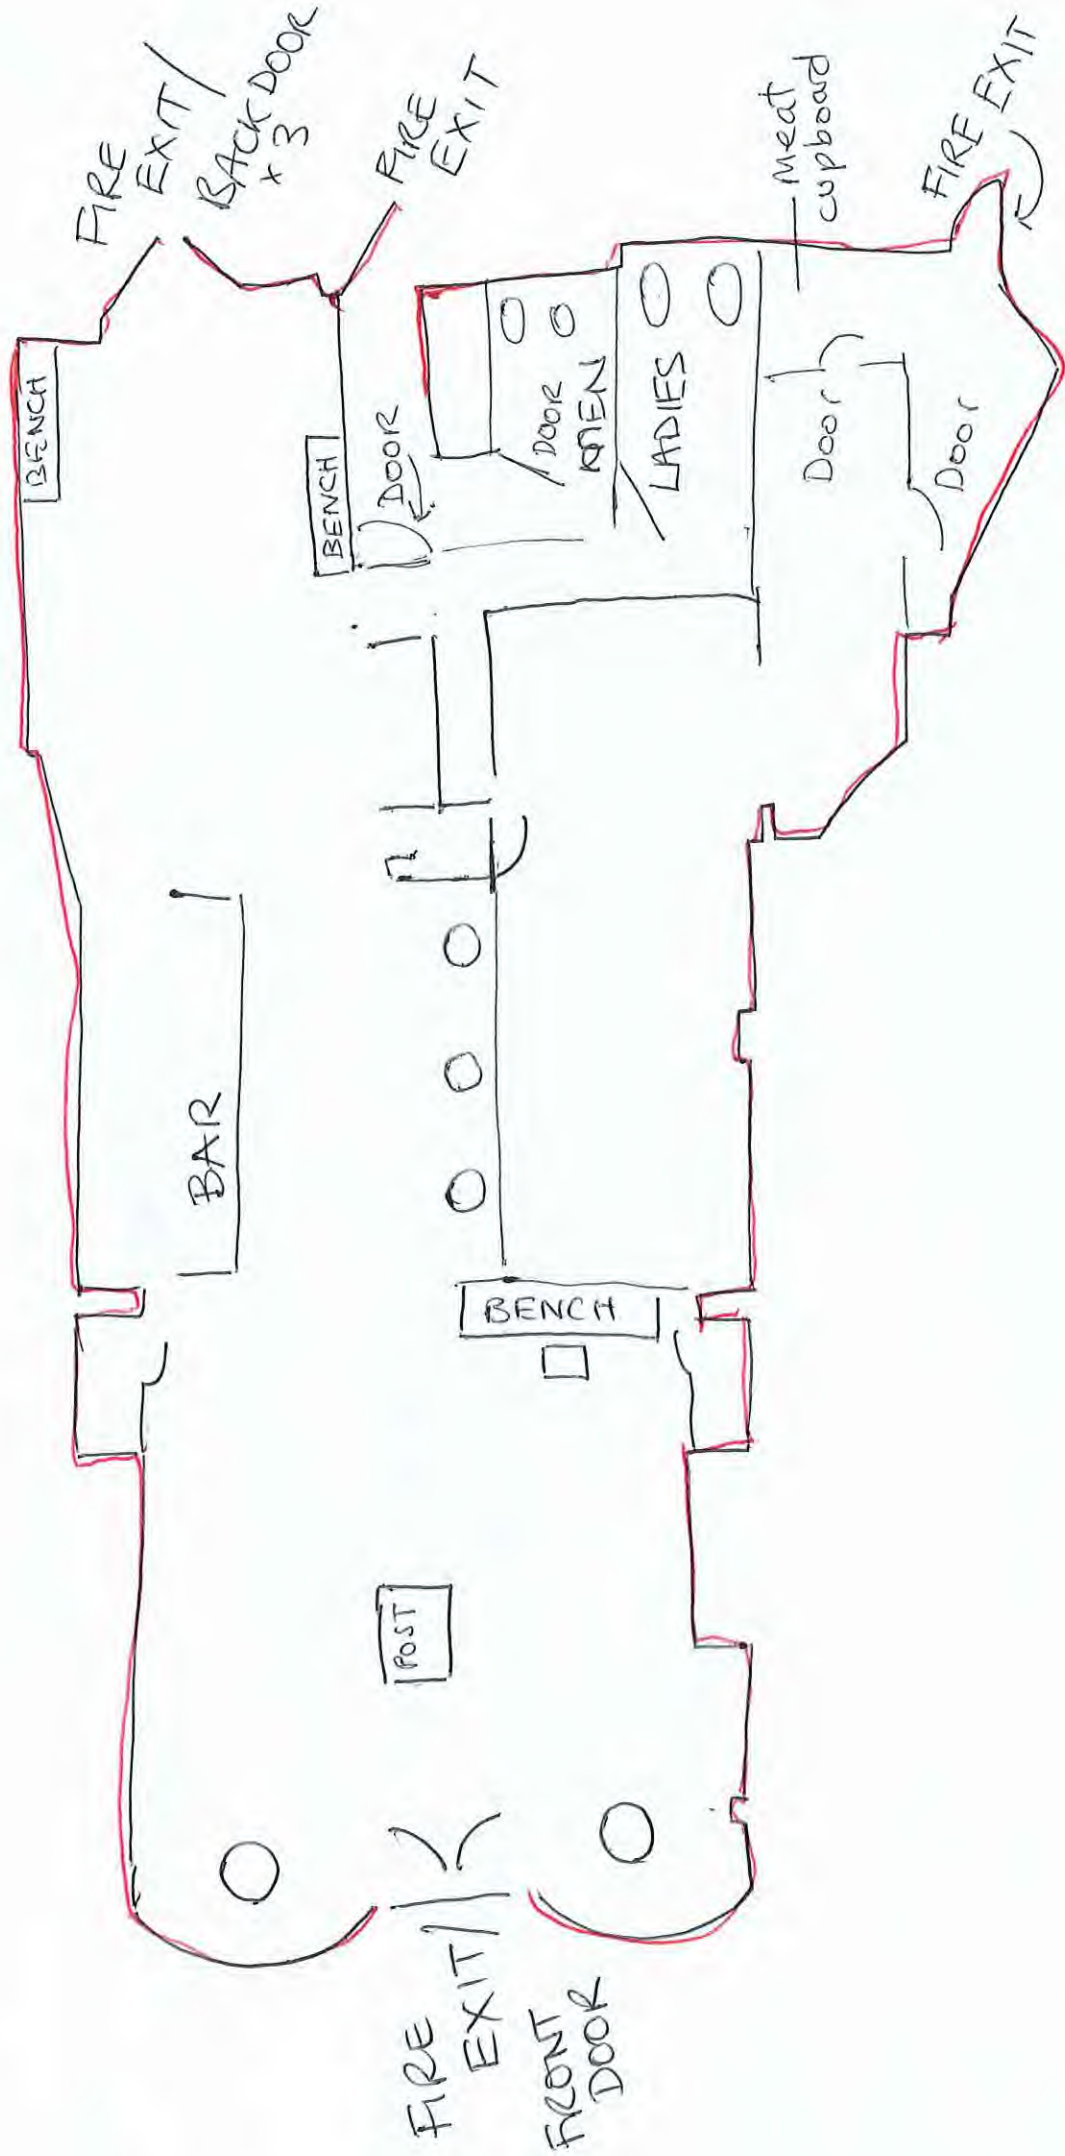

BLACK HEATH CREATIVES. 16-18 Montpelier Vale, Blackheath SE3 0TA.

BLACKHEATH CREATIVES - REAR GARDEN