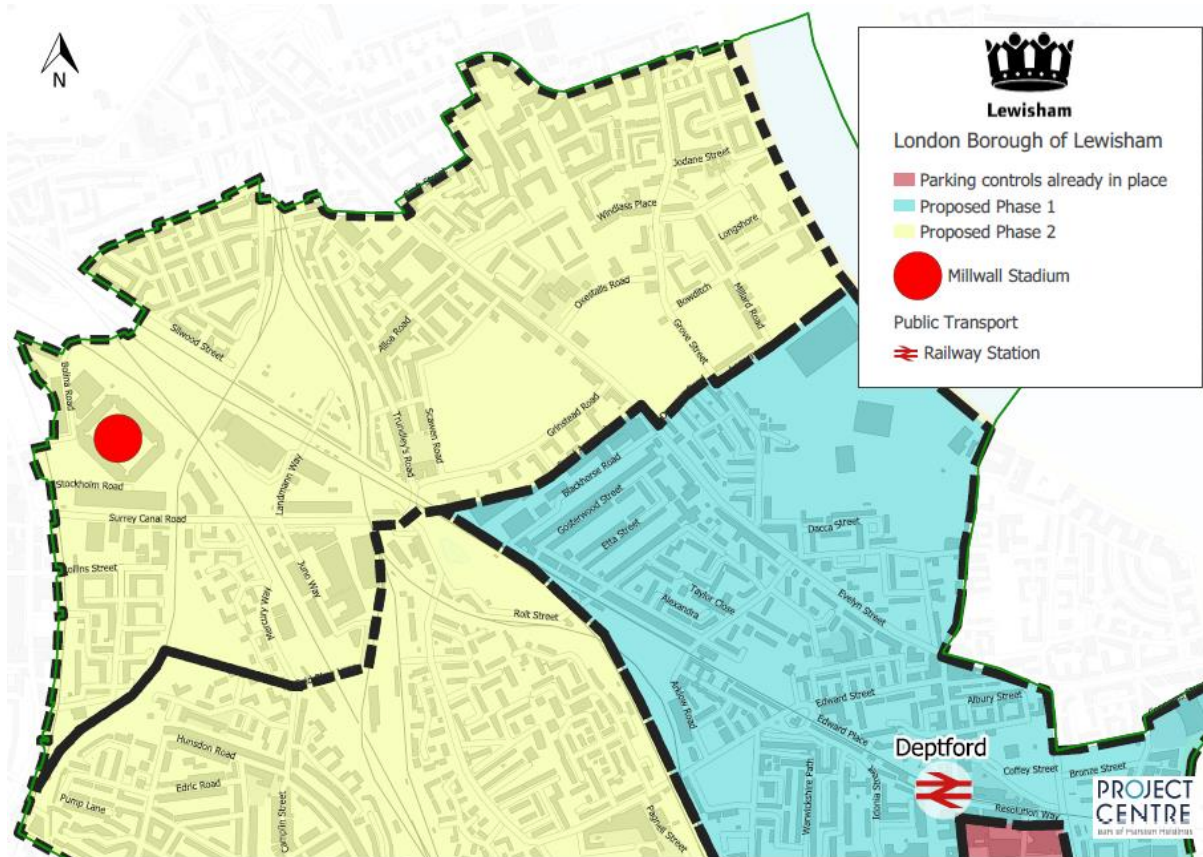

Appendix B – Proposed Sustainable Streets zone in Deptford

Deptford – roads in Sustainable Streets area		
Abinger Grove	Decca Street	Larch Close
Adolphus Street	Deptford High Street	Mary Ann Gardens
Albury Street	Deptford Church Street	Mornington Road
Alverton Street	Dorking Close	Napier Close
Amersham Grove	Douglas Way	Octavius Street
Amersham Vale	Edward Place	Payne Street
Arklow Road	Edward Street	Prince Street
Baildon Street	Elgar Close	Reginald Square
Barnes Terrace	Etta Street	Rochdale Way
Beech Close	Evelyn Street	Rolt Street
Blackhorse Road	Ffinch Street	Royal Close
Bronze Street	Glenville Street	Royal Naval Place
Childers Street	Gosterwood Street	Sayes Court Street
Clyde Street	Grinling Place	Speedwell Street
Coffey Street	Grove Street	Stanley Street
Comet Place	Hamilton Street	Staunton Street
Comet Street	Hyde Street	Trim Street
Crossfield Street	Idonia Street	Violet Close
Creekside	Kerry Road	Walnut Close
Czar Street	Lamerton Street	Watsons Street

Appendix C – Proposed Sustainable Streets zone in Honor Oak Park

Honor Oak Park – roads in Sustainable Streets area

Grierson Road (up to junction of Parbury Road)
--

Ballina Street

Appendix D – Proposed Sustainable Streets zone in Ravensbourne Park

Ravensbourne Park – roads in Sustainable Streets area
--

Chilthorne Close

Ravensbourne Park

Ravensbourne Park Crescent

Appendix E – Phase 2 Evelyn consultation area

Evelyn - roads in consultation area		
Bollina Road	Grinstead Road	Leeway
Stockholm Road	Canal Approach	Windlass Place
Surrey Canal Road	Trundley's Road	Bowditch
Rollins Road	Alloa Road	Millard Road
Mercury Way	Evelyn Street	Longshore
Cold Bow Lane	Oxestalls Road	Jodane Street
Juno Way	Grove Street	
Landmann Way	Dragon Road	