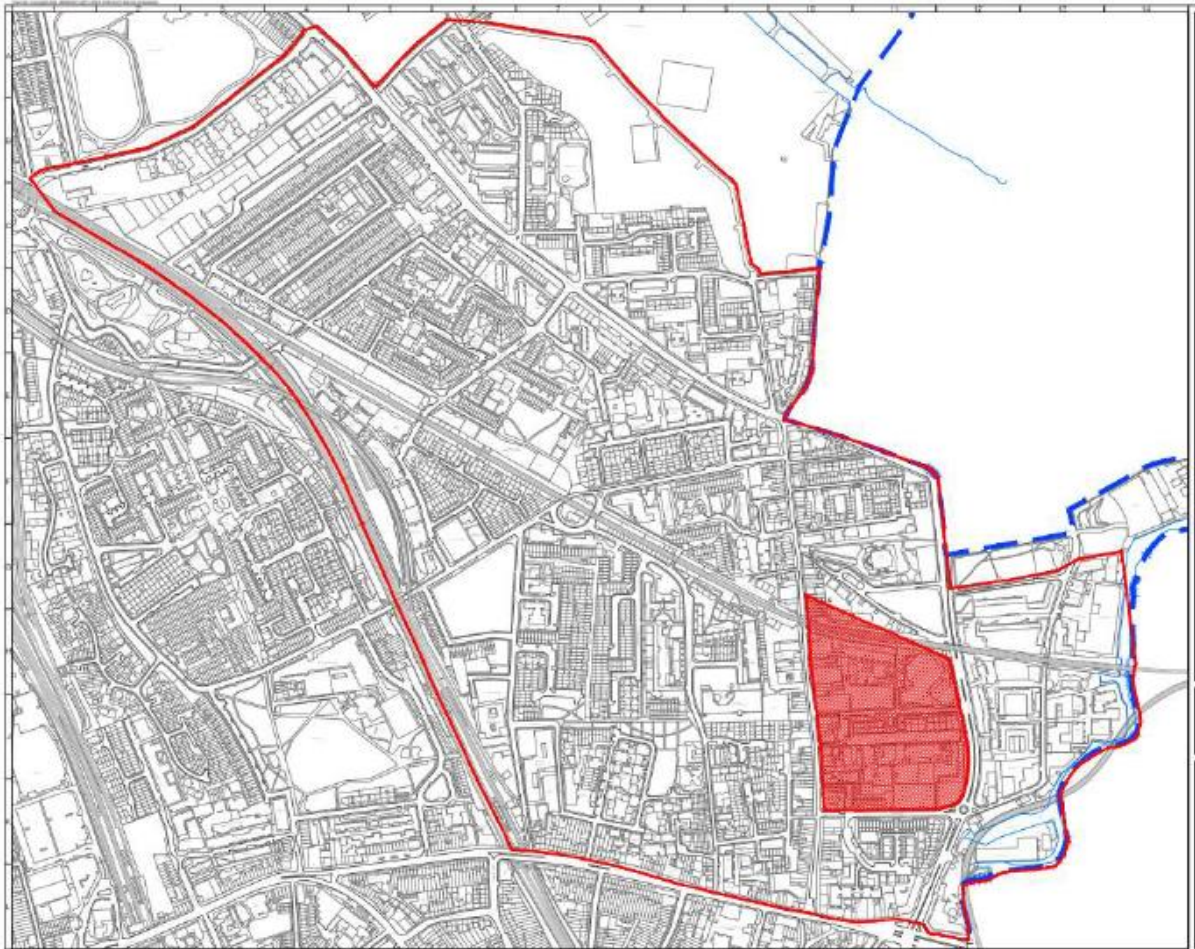

Appendix B – Proposed Sustainable Streets zone in Deptford

Deptford – roads in Sustainable Streets area		
Abinger Grove	Decca Street	Larch Close
Adolphus Street	Deptford High Street	Mary Ann Gardens
Albury Street	Deptford Church Street	Mornington Road
Alverton Street	Dorking Close	Napier Close
Amersham Grove	Douglas Way	Octavius Street
Amersham Vale	Edward Place	Payne Street
Arklow Road	Edward Street	Prince Street
Baildon Street	Elgar Close	Reginald Square
Barnes Terrace	Etta Street	Rochdale Way
Beech Close	Evelyn Street	Rolt Street
Blackhorse Road	Ffinch Street	Royal Close
Bronze Street	Glenville Street	Royal Naval Place
Childers Street	Gosterwood Street	Sayes Court Street
Clyde Street	Grinling Place	Speedwell Street
Coffey Street	Grove Street	Stanley Street
Comet Place	Hamilton Street	Staunton Street
Comet Street	Hyde Street	Trim Street
Crossfield Street	Idonia Street	Violet Close
Creekside	Kerry Road	Walnut Close
Czar Street	Lamerton Street	Watsons Street

Appendix C – Proposed Sustainable Streets zone in Honor Oak Park

Honor Oak Park – roads in Sustainable Streets area

Grierson Road (up to junction of Parbury Road)
--

Ballina Street

Appendix D – Proposed Sustainable Streets zone in Ravensbourne Park

Ravensbourne Park – roads in Sustainable Streets area
--

Chilthorne Close

Ravensbourne Park

Ravensbourne Park Crescent

Appendix E – Phase 2 Evelyn consultation area

Evelyn - roads in consultation area		
Bollina Road	Grinstead Road	Leeway
Stockholm Road	Canal Approach	Windlass Place
Surrey Canal Road	Trundley's Road	Bowditch
Rollins Road	Alloa Road	Millard Road
Mercury Way	Evelyn Street	Longshore
Cold Bow Lane	Oxestalls Road	Jodane Street
Juno Way	Grove Street	
Landmann Way	Dragon Road	