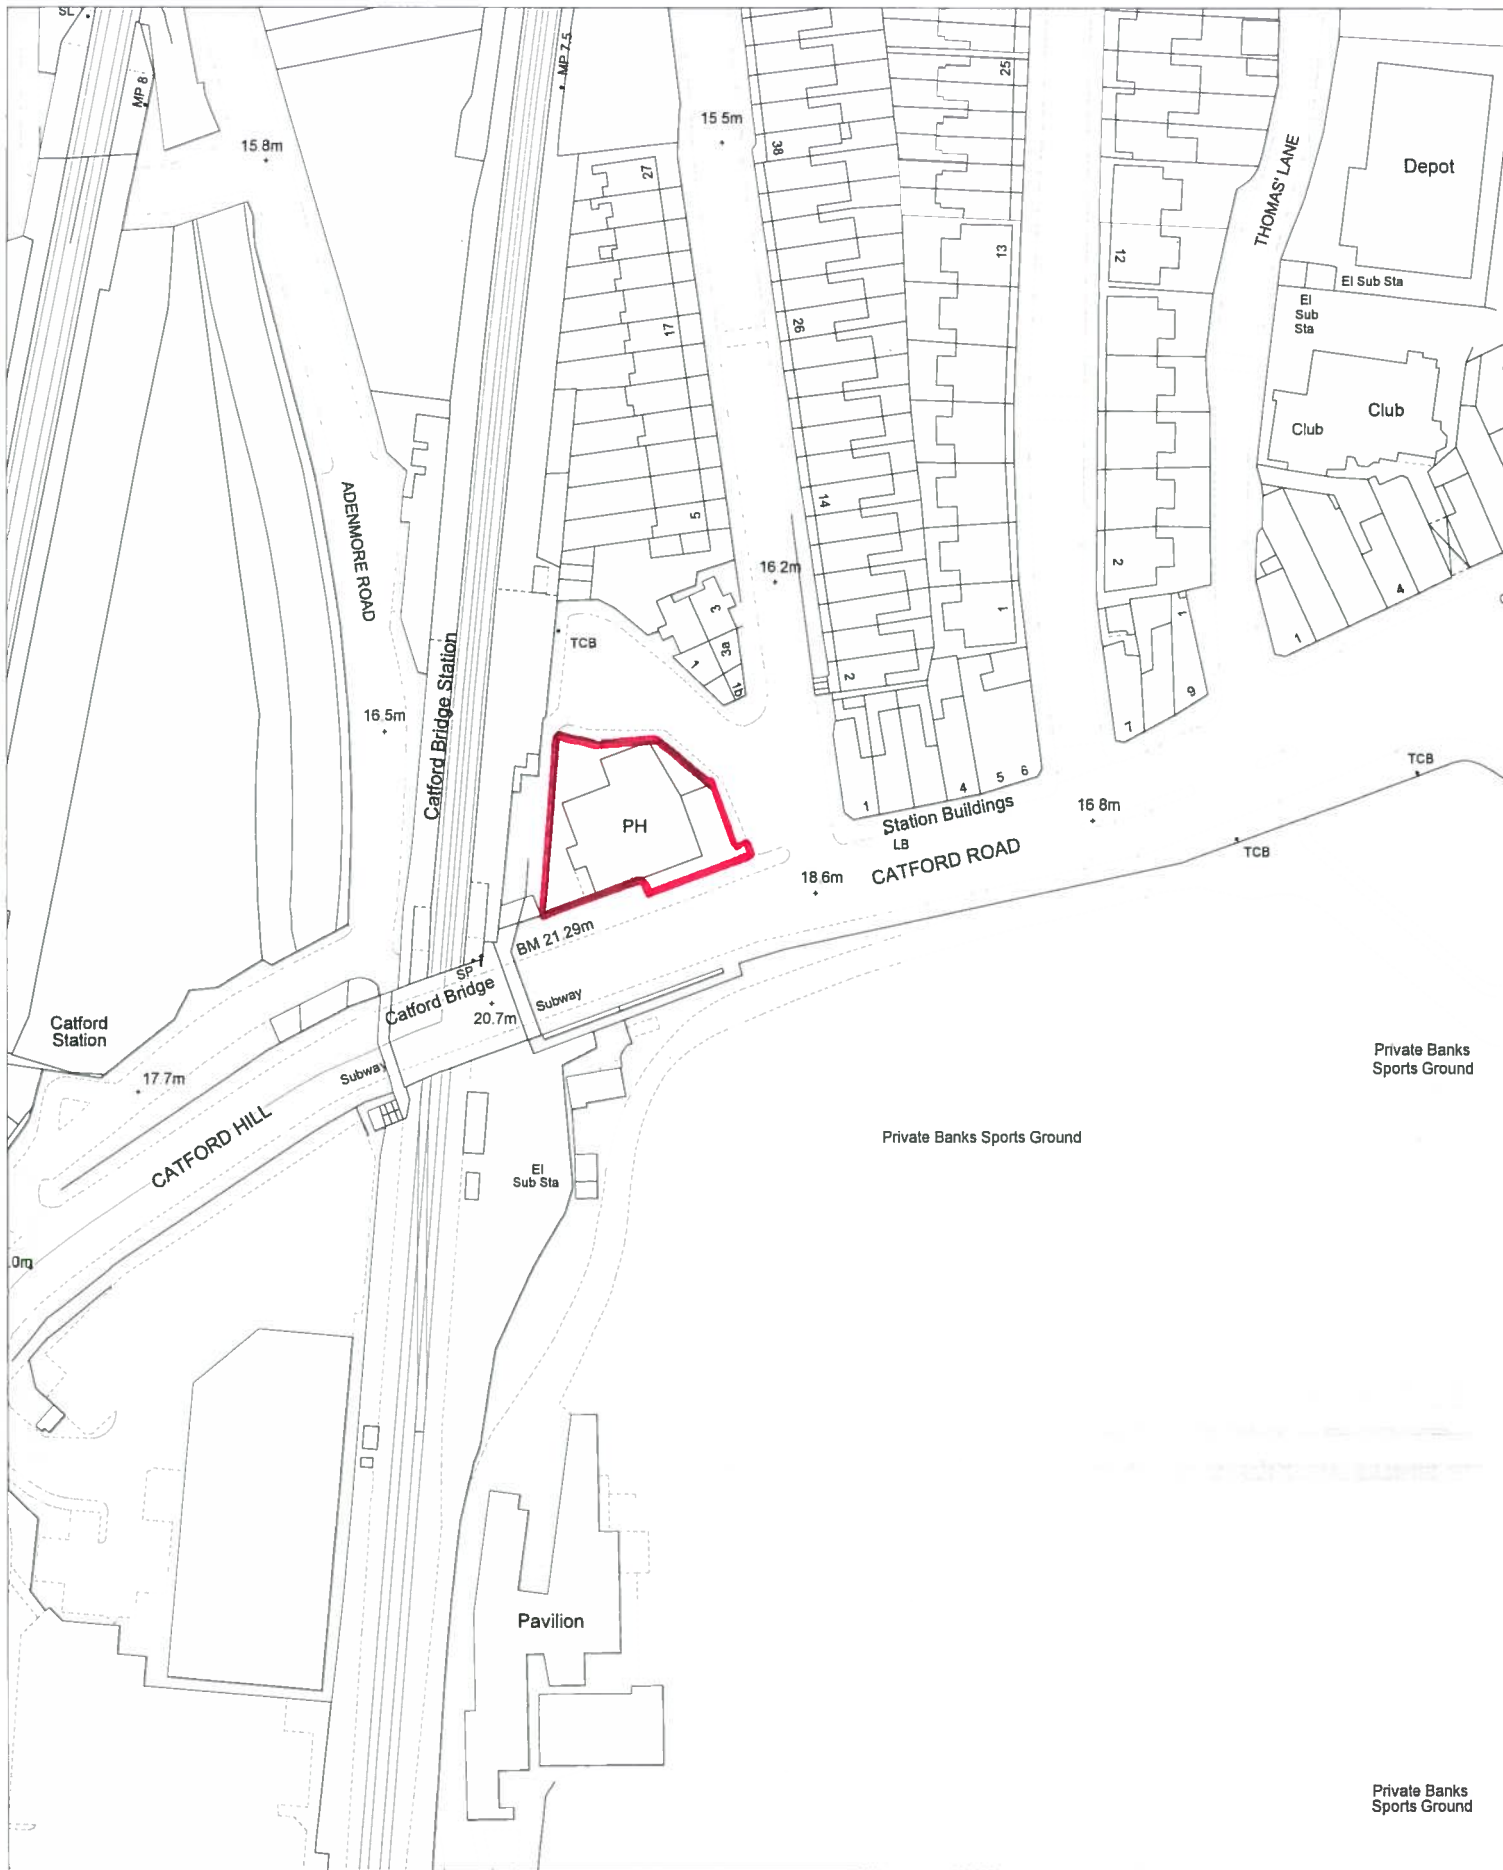

Catford Bridge Tavern, SE6

Scale: 1250
Base on the
Ordnance Survey map
Licence no: 100017710
London, SE6 4RU

Date: 08/02/16