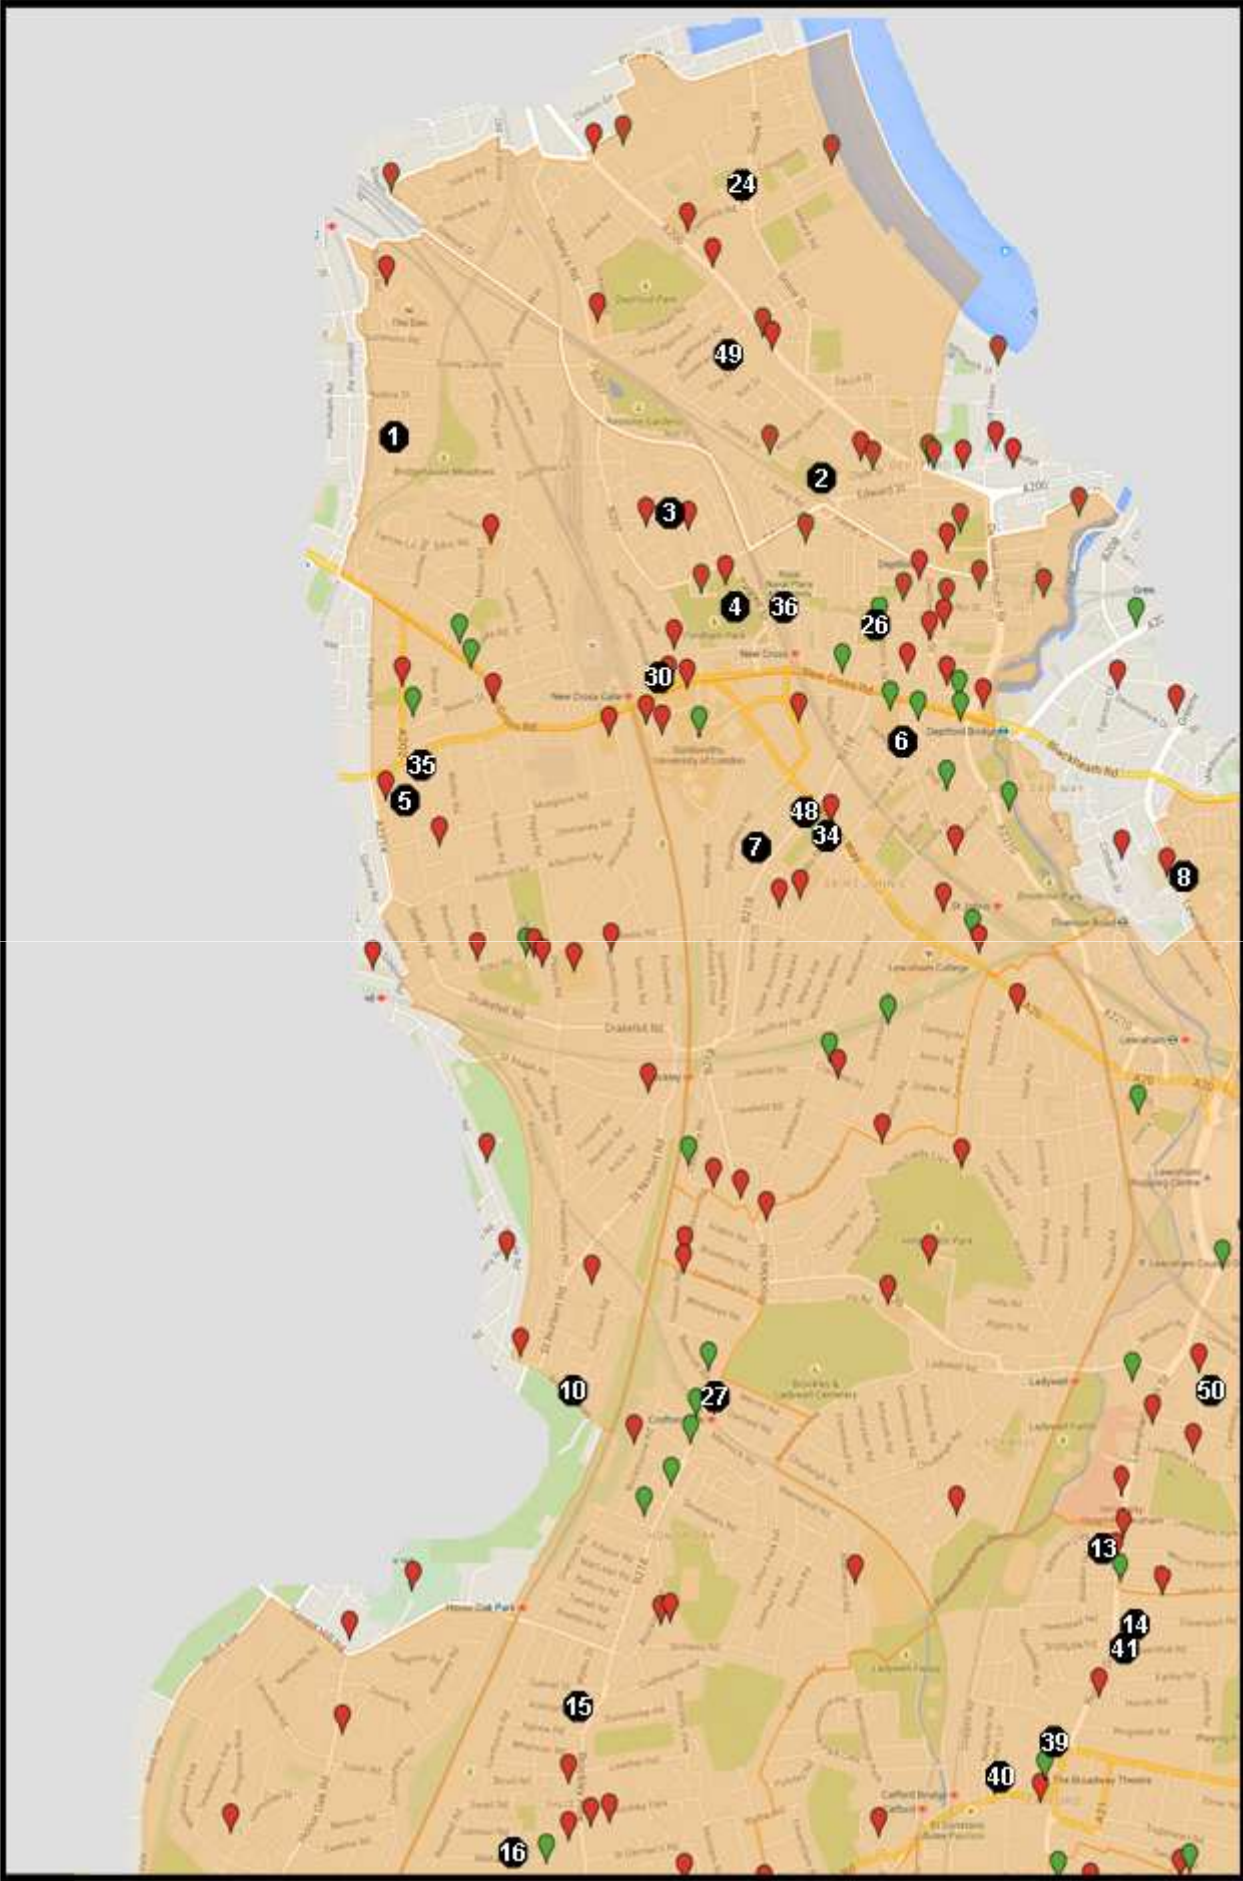

## **Appendix F: Mapping**

1. Scotney Hall
2. Evelyn Community Centre
3. Woodpecker Community Centre
4. The Moonshot Centre
5. Barnes Wallis Community Centre
6. 82 Tanners Hill
7. Clare Hall
8. Lethbridge Close Clubroom
9. Leemore Community Hub
10. Honor Oak Community Centre
11. Brandram Road Community Centre
12. Lochaber Hall
13. The Saville Centre
14. Lewisham Irish Community Centre
15. Ackroyd Community Centre
16. Ewart Road Clubroom
17. The Ringway Centre
18. Goldsmiths Community Centre
19. Champion Hall
20. Silverdale Hall
21. Venner Road Hall
22. Sedgehill Community Centre
23. Wesley Halls
24. 2000 Community Action Centre
25. Rockbourne Youth Club
26. Midi Music Company
27. Crofton Park Community Library
28. Sydenham Community Library
29. Grove Park Community Library
30. New Cross Learning
31. Abbotshall Playing Fields
32. Firhill Playing Fields
33. Tenenbee Sports Development Centre
34. Lewisham Art House
35. Somerville Adventure Playground
36. Mulberry Centre
37. Sydenham Centre
38. 14a Randlesdown Road
39. 120 Rushey Green
40. 2 Catford Broadway
41. 41 Rushey Green
42. 308 Brownhill Road
43. 299 Kirkdale
44. Voluntary Services Lewisham
45. 2-4 Devonshire Road
46. 111 Randlesdown Road
47. 124 Kilmorie Road
48. Lewisham Way Youth and Community Centre
49. Etta Hall
50. Lewisham Opportunity Pre-School

NB – All the Green and Red markers indicate alternative hireable space

# Lewisham – North East

# Lewisham – South East