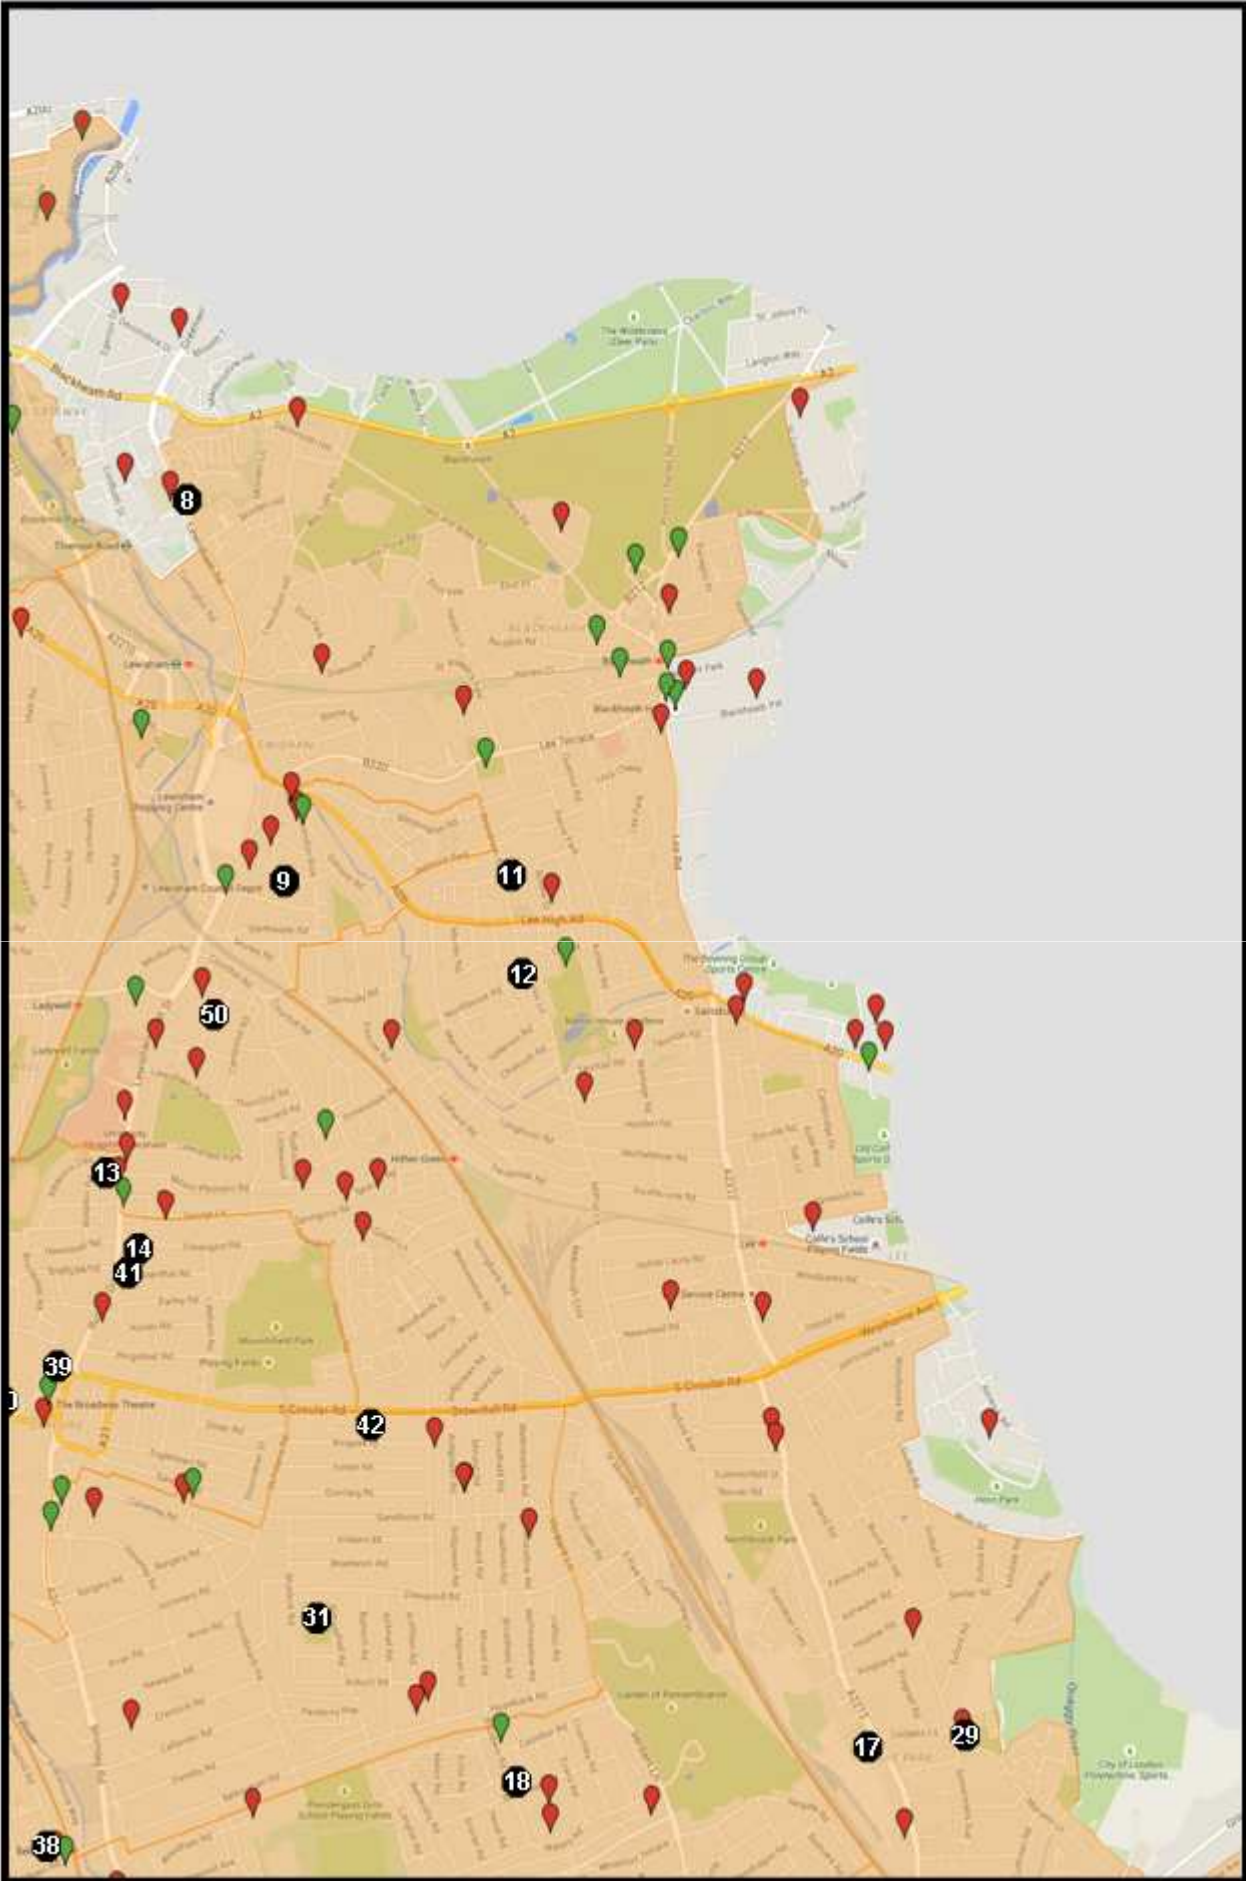

## **Appendix F: Mapping**

1. Scotney Hall
2. Evelyn Community Centre
3. Woodpecker Community Centre
4. The Moonshot Centre
5. Barnes Wallis Community Centre
6. 82 Tanners Hill
7. Clare Hall
8. Lethbridge Close Clubroom
9. Leemore Community Hub
10. Honor Oak Community Centre
11. Brandram Road Community Centre
12. Lochaber Hall
13. The Saville Centre
14. Lewisham Irish Community Centre
15. Ackroyd Community Centre
16. Ewart Road Clubroom
17. The Ringway Centre
18. Goldsmiths Community Centre
19. Champion Hall
20. Silverdale Hall
21. Venner Road Hall
22. Sedgehill Community Centre
23. Wesley Halls
24. 2000 Community Action Centre
25. Rockbourne Youth Club
26. Midi Music Company
27. Crofton Park Community Library
28. Sydenham Community Library
29. Grove Park Community Library
30. New Cross Learning
31. Abbotshall Playing Fields
32. Firhill Playing Fields
33. Tenenbee Sports Development Centre
34. Lewisham Art House
35. Somerville Adventure Playground
36. Mulberry Centre
37. Sydenham Centre
38. 14a Randlesdown Road
39. 120 Rushey Green
40. 2 Catford Broadway
41. 41 Rushey Green
42. 308 Brownhill Road
43. 299 Kirkdale
44. Voluntary Services Lewisham
45. 2-4 Devonshire Road
46. 111 Randlesdown Road
47. 124 Kilmorie Road
48. Lewisham Way Youth and Community Centre
49. Etta Hall
50. Lewisham Opportunity Pre-School

NB – All the Green and Red markers indicate alternative hireable space

# Lewisham – North East

# Lewisham – South East