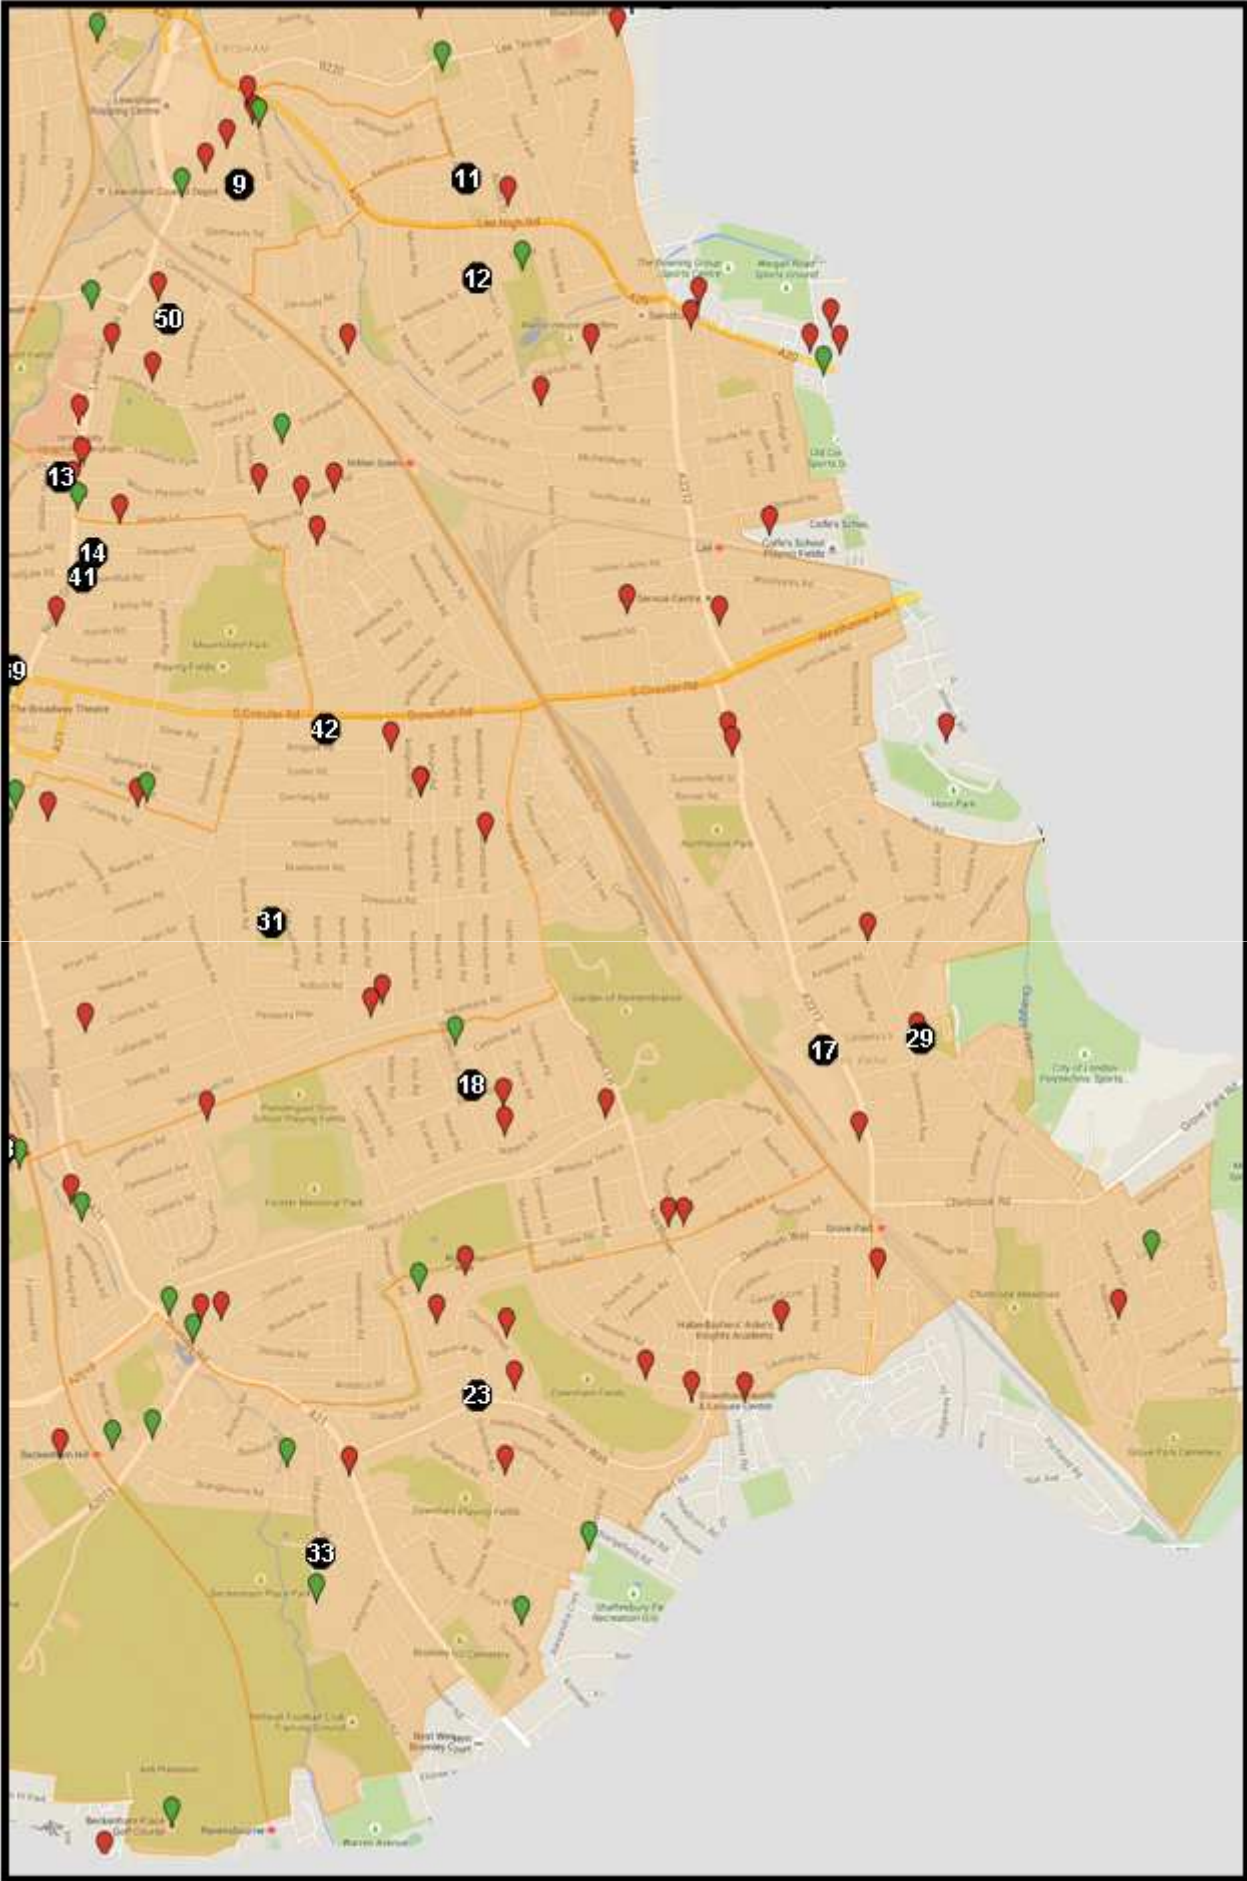

## **Appendix F: Mapping**

1. Scotney Hall
2. Evelyn Community Centre
3. Woodpecker Community Centre
4. The Moonshot Centre
5. Barnes Wallis Community Centre
6. 82 Tanners Hill
7. Clare Hall
8. Lethbridge Close Clubroom
9. Leemore Community Hub
10. Honor Oak Community Centre
11. Brandram Road Community Centre
12. Lochaber Hall
13. The Saville Centre
14. Lewisham Irish Community Centre
15. Ackroyd Community Centre
16. Ewart Road Clubroom
17. The Ringway Centre
18. Goldsmiths Community Centre
19. Champion Hall
20. Silverdale Hall
21. Venner Road Hall
22. Sedgehill Community Centre
23. Wesley Halls
24. 2000 Community Action Centre
25. Rockbourne Youth Club
26. Midi Music Company
27. Crofton Park Community Library
28. Sydenham Community Library
29. Grove Park Community Library
30. New Cross Learning
31. Abbotshall Playing Fields
32. Firhill Playing Fields
33. Tenenbee Sports Development Centre
34. Lewisham Art House
35. Somerville Adventure Playground
36. Mulberry Centre
37. Sydenham Centre
38. 14a Randlesdown Road
39. 120 Rushey Green
40. 2 Catford Broadway
41. 41 Rushey Green
42. 308 Brownhill Road
43. 299 Kirkdale
44. Voluntary Services Lewisham
45. 2-4 Devonshire Road
46. 111 Randlesdown Road
47. 124 Kilmorie Road
48. Lewisham Way Youth and Community Centre
49. Etta Hall
50. Lewisham Opportunity Pre-School

NB – All the Green and Red markers indicate alternative hireable space

# Lewisham – North East

# Lewisham – South East