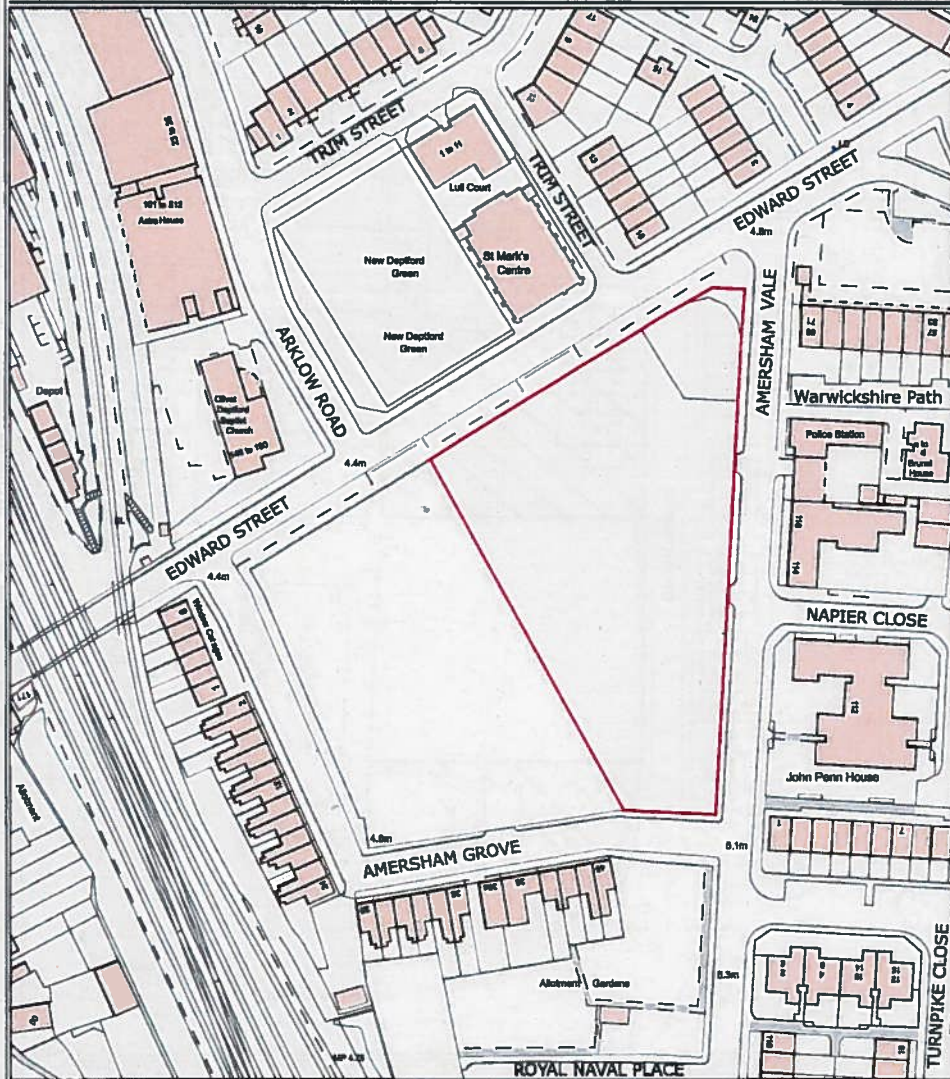

Amersham Vale/Edward Street (former school) site, Deptford, London SE8

A4 location plan scale 1:1250

date: 27/0/2014
drawn: DRJP
coloured: DRJP
checked:
amended:
drawing ref.: Deptford Green site redline

PLAN 2

A4

COMPANET ASSET SERVICES
DataGraphics
Laurence House
1 Catford Road
Catford, London
SE6 4RU
tel.: 0208 314 8262
datagraphics@lewisham.gov.uk